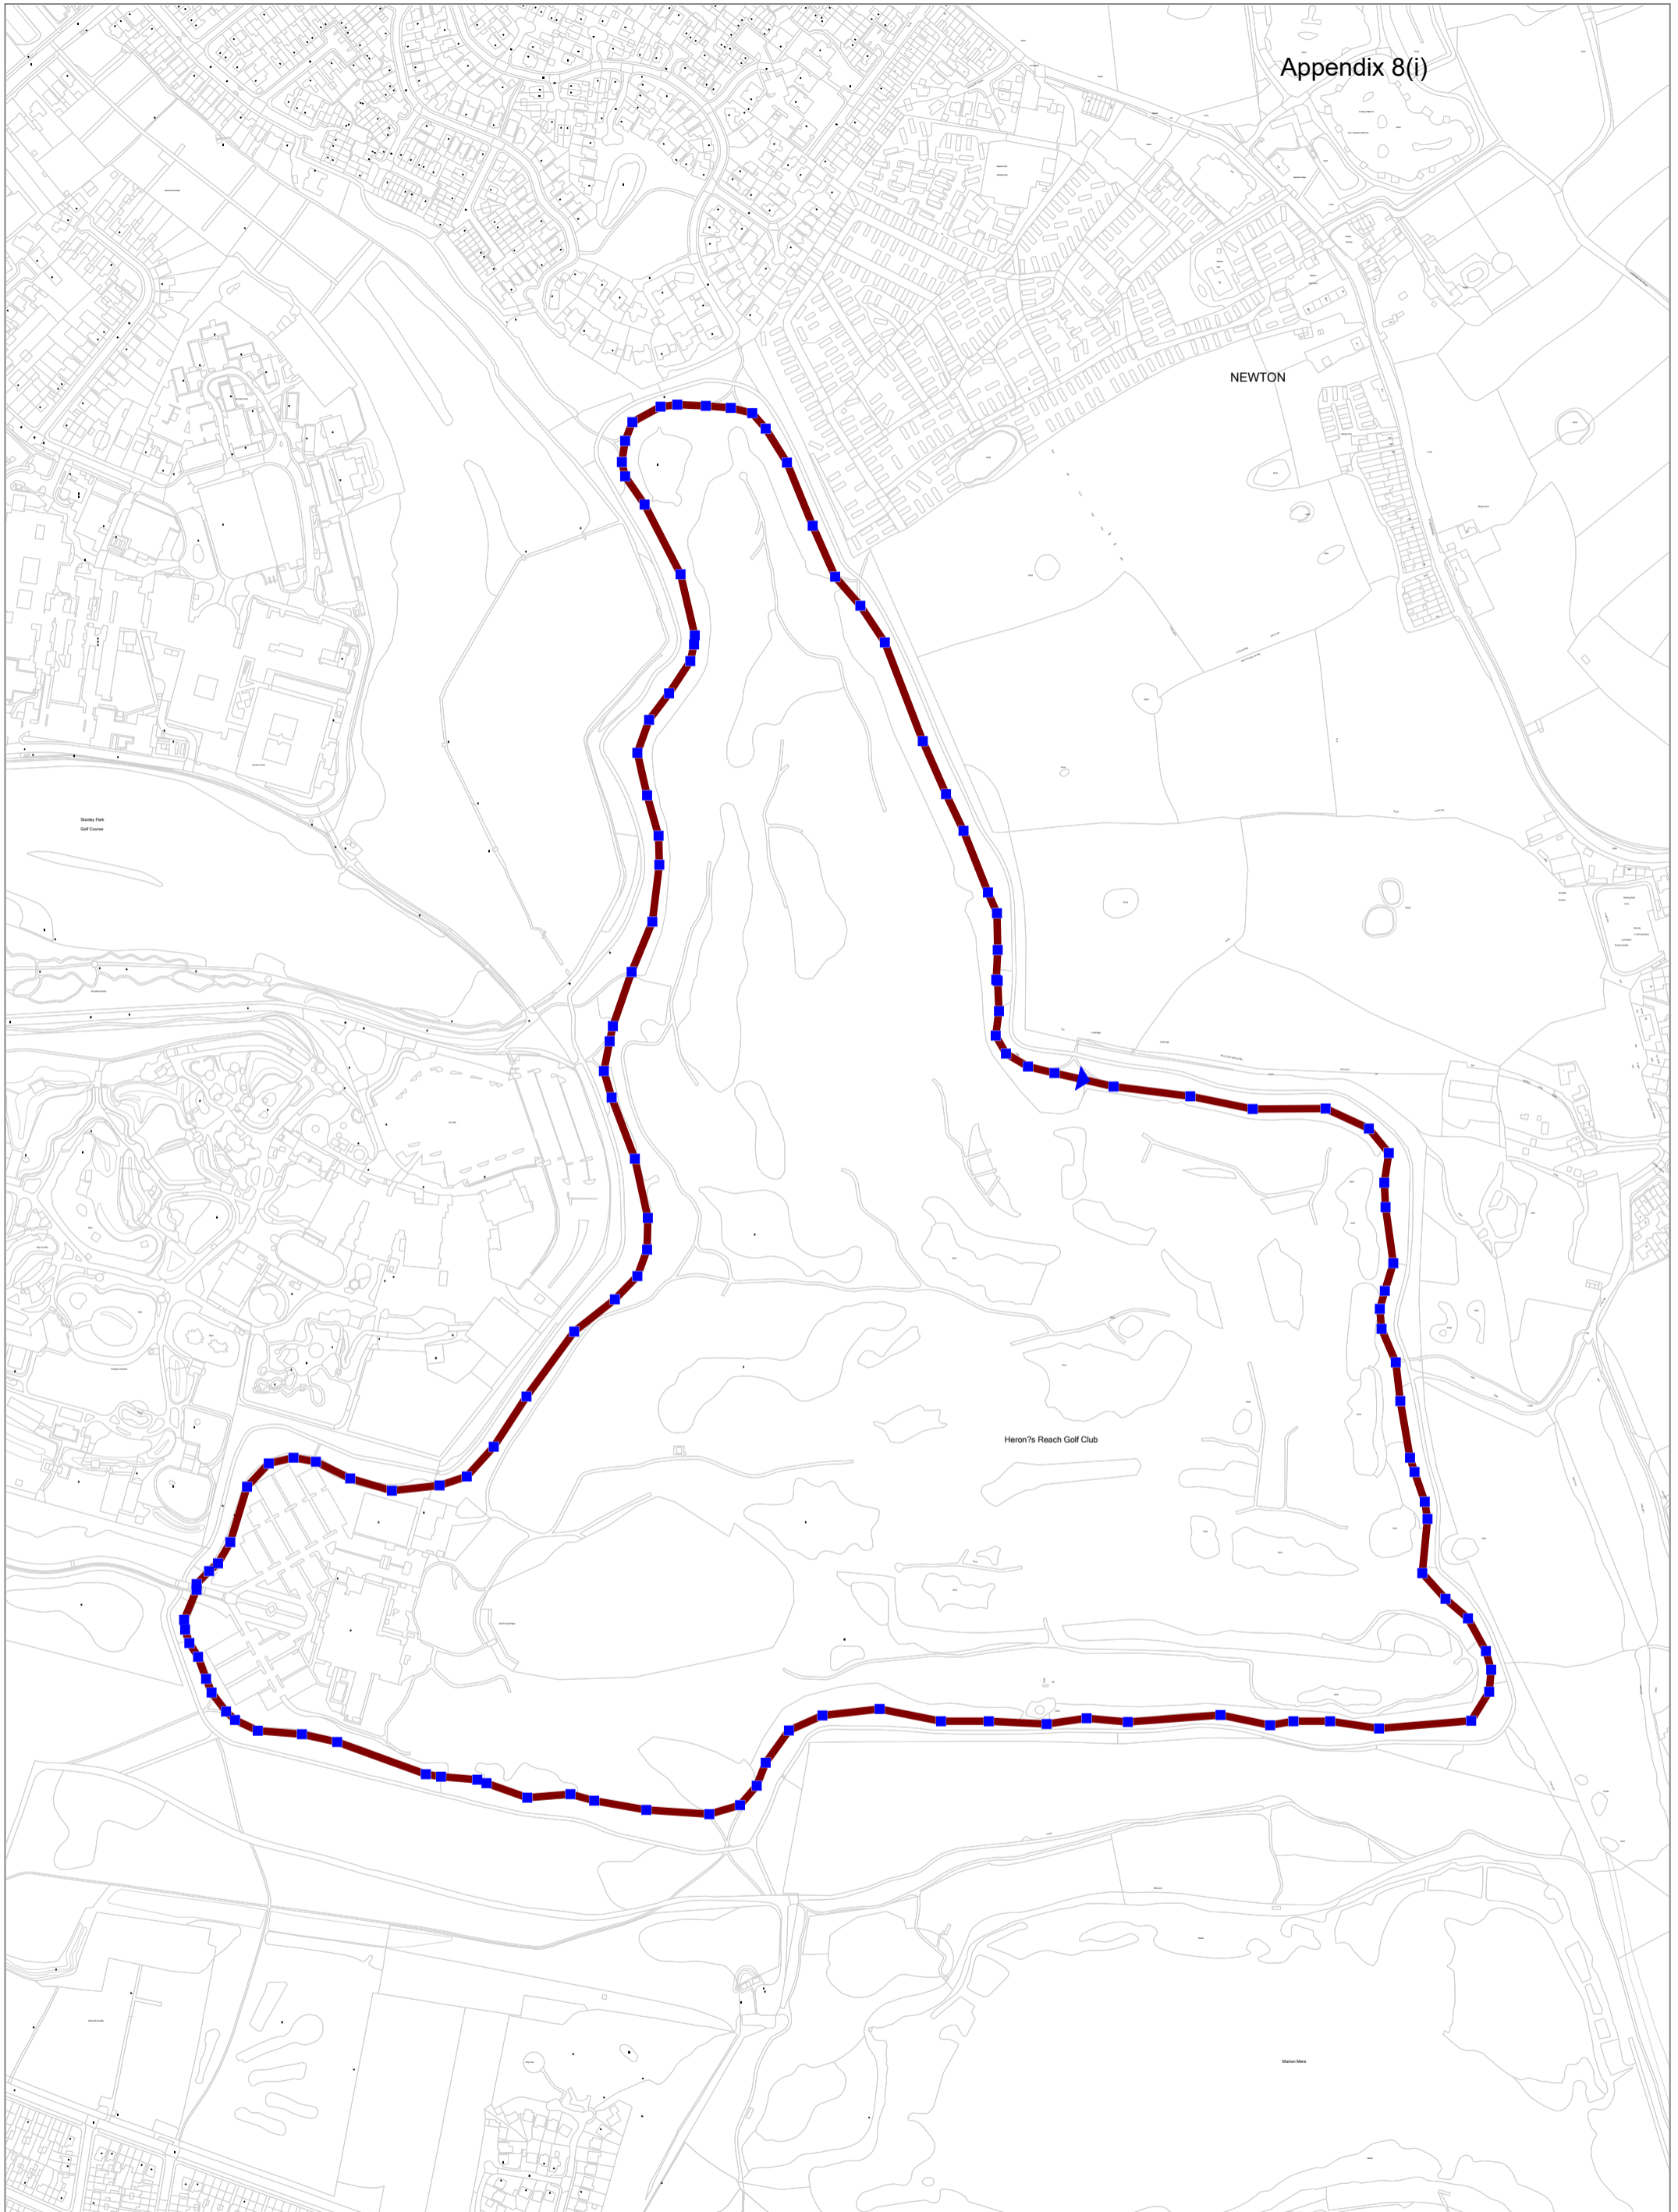

NEWTON

Stoney Park
Golf Course

Heron's Reach Golf Club

Heron's Reach

Walking Route

**PROJECT
Walking
Routes**

Date: 25/01/2024

Plot Size: A3

No Pages 1

Scale: 1 cm = 50 m

Community & Environmental Services
Highways & Traffic
John Blackledge - Director

No1 Bickersaffe Square
Talbot Road
Blackpool
FY1 3AH

Walking Route

The route shown is a proposal taken from a sketch provided.

Reproduced from the Ordnance Survey mapping with the permission of the Controller of Her Majesty's Stationary Office
© Crown Copyright. Unauthorised reproduction infringes Crown Copyright and may lead to prosecution or civil proceedings.
Blackpool Council 100019187

DRAWING AREA Herons Reach Golf Club Loop

DRAWING TITLE
Heron's Reach

Blackpool Council

DRAWING No
*****/****